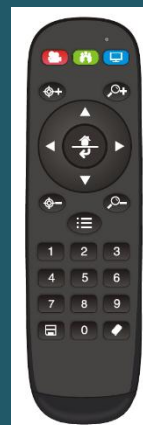

TLC-1000-U3-5

USB PTZ Camera for Huddle Room

To Make Collaboration Easy and Affordable

TLC-1000-U3-5 is ideal used for video conferencing in the huddle room and small meeting space. It is equipped with Panasonic's advanced sensor, 5x optical zoom lens, 85 degree super wide angle, to output crystal clear image with realistic color, even in low light or high contrast of brightness and darkness environment.

It works with any of your favorite conferencing software, totally plug and play, use-friendly.

Compatible With

With Panasonic 5MP sensor, to deliver sharp and FHD image with realistic color; Support WDR, backlight compensation, noise reduction, to adjust image for different working environment

Uses truly 5x optical zoom lens, with super wide angle 85 degree wide angle FOV, to capture details in the meeting room

USB3.0 video output 1080p60 resolution, plug and play, work with any of your favorite video conferencing software

Matched with IR remote controller, to control PTZ movement, 10 presets and adjust functions as preference in the OSD menu

Power by USB3.0 port directly, a single USB3.0 cable to provide power, control and video