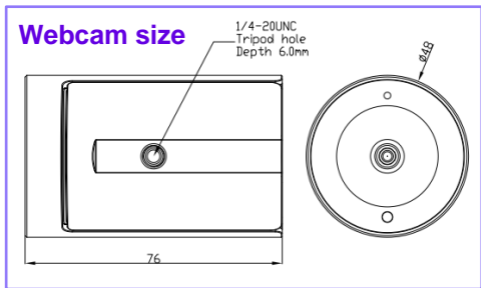

Pickup distance:
3m

Installation Mode

(A)

(B)

(A) The webcam is fixed on the tripod(not Provided).

(B) The webcam is fixed to the top of the display.

Size & Weight

Webcam Size: 76mm × ϕ 48mm

Package Size: 114.5mm × 87mm × 85mm

Net Weight: 0.13kg

Gross Weight: 0.3kg