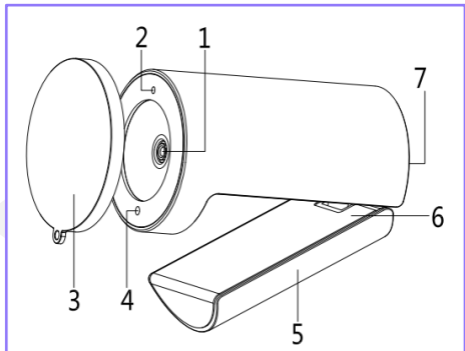

4K Auto Focus Webcam

User Manual
V1.0

Explanation

- | | |
|----------------------------|---------------|
| 1. High quality glass lens | 2. LED light |
| 3. Privacy lens cover | 4. Microphone |
| 5. Clip mount | 6. Spindle |
| 7. USB Type-C port | |

Product Features

UHD

1/2.8" 12MP Ultra high definition CMOS sensor.

View Angle: **80°**(Diagonal); **65°**(Horizontal).

10cm

Object distance: 10cm~infinity.

DZoom

Support 3X digital zoom.

Pickup distance:
3m

Installation Mode

(A)

(B)

(A) The webcam is fixed on the tripod(not Provided).

(B) The webcam is fixed to the top of the display.

Size & Weight

Webcam Size: 76mm × ϕ 48mm