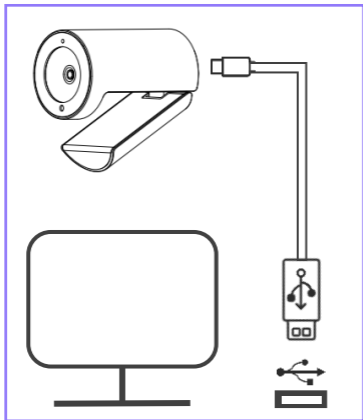

Product Features

UHD

1/2.8" 12MP Ultra high definition CMOS sensor.

View Angle: **80°**(Diagonal); **65°**(Horizontal).

10cm

Object distance: 10cm~infinity.

DZoom

Support 3X digital zoom.

PDAF

Phase detection auto focus.

ePTZ

Electronic Pan-Tilt-Zoom.

Support both **Landscape** and **Portrait** video display, flexible to meet different application.

USB Type-C Port

A USB Type-C cable provides video output, camera control, power supply, and program upgrade.

Connection

1. Connect your computer to the webcam via the included USB Type-C cable (1.5m).

2. Plug and play, no need to install any driver, supports the standard UVC protocol.

3. The LED will light up when the app is using the webcam.

Pickup distance:
3m

Installation Mode

(A)

(B)

(A) The webcam is fixed on the tripod(not Provided).

(B) The webcam is fixed to the top of the display.

Size & Weight

Webcam Size: 76mm × ϕ 48mm