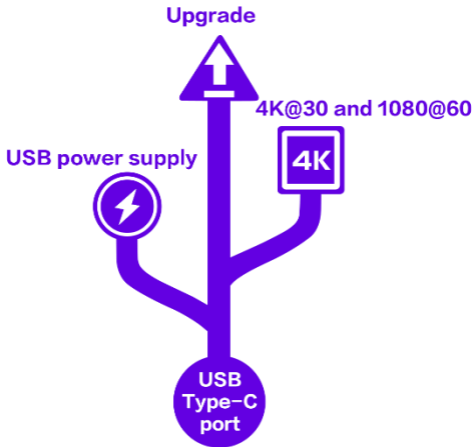

PDAF

Phase detection auto focus.

ePTZ

Electronic Pan-Tilt-Zoom.

Support both **Landscape** and **Portrait** video display, flexible to meet different application.

USB Type-C Port

A USB Type-C cable provides video output, camera control, power supply, and program upgrade.