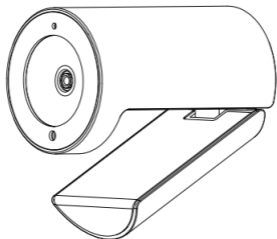

4K Auto Focus Webcam

User Manual
V1.0

Explanation

- | | |
|----------------------------|---------------|
| 1. High quality glass lens | 2. LED light |
| 3. Privacy lens cover | 4. Microphone |
| 5. Clip mount | 6. Spindle |
| 7. USB Type-C port | |

Product Features

UHD

1/2.8" 12MP Ultra high definition CMOS sensor.

View Angle: **80°**(Diagonal); **65°**(Horizontal).

10cm

Object distance: 10cm~infinity.

DZoom

Support 3X digital zoom.

PDAF

Phase detection auto focus.

ePTZ

Electronic Pan-Tilt-Zoom.

Support both **Landscape** and **Portrait** video display, flexible to meet different application.

USB Type-C Port

A USB Type-C cable provides video output, camera control, power supply, and program upgrade.

Pickup distance:
3m

Installation Mode

(A)

(B)

(A) The webcam is fixed on the tripod(not Provided).

(B) The webcam is fixed to the top of the display.

Size & Weight

Webcam Size: 76mm × ϕ 48mm